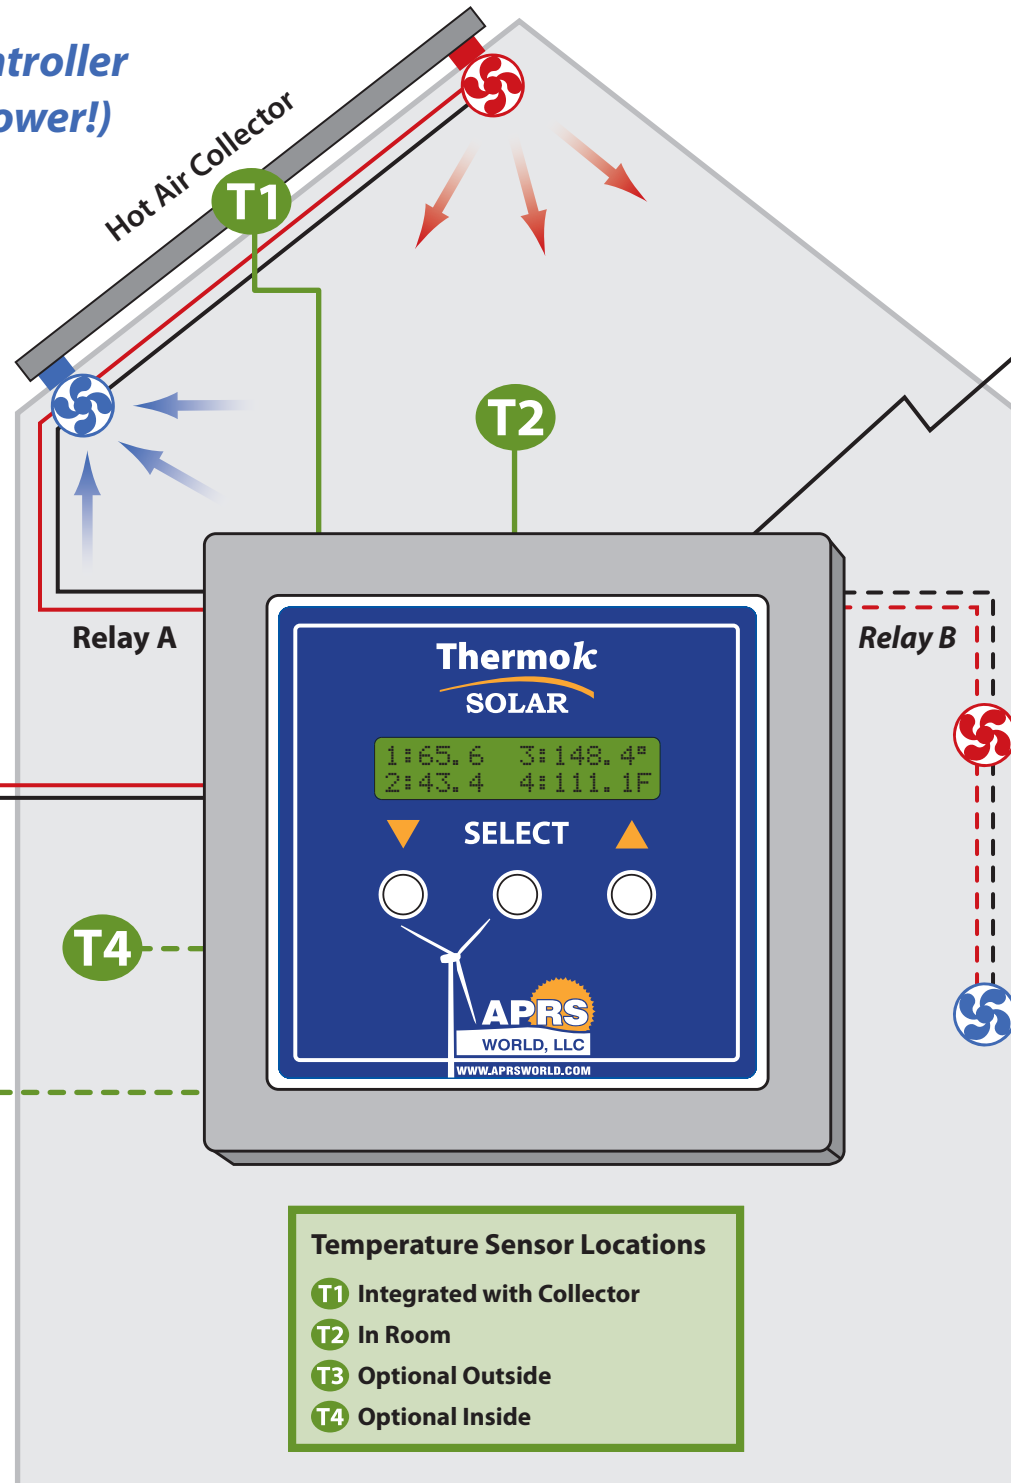

**Differential Temperature Controller**  
*(PV Direct with no outside power!)*

**Thermok**  
**SOLAR**

Optional live data to Internet

Optional Fans

- Temperature Sensor Locations**
- T1 Integrated with Collector
  - T2 In Room
  - T3 Optional Outside
  - T4 Optional Inside